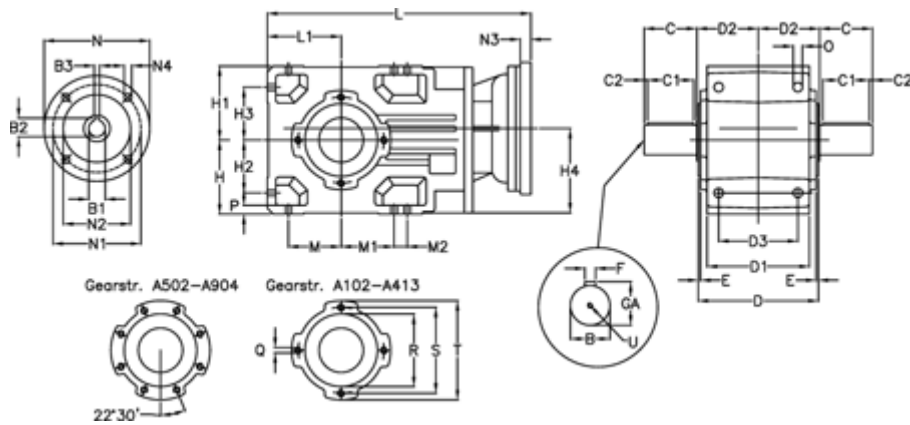

Article number: 29600340082220
 Description: Bevel helical gearbox
 A303UD-400,8-P63B5

Measures

B = 35	D1 = 130	H1 = 90	M2 = 22	Q = M8x15
B1 = 11	D2 = 83	H2 = 63.0	N = 140	R = 95
B2 = 12.8	D3 = 95	H3 = 63.0	N1 = 115	S = 115
B3 = 4	Description = A303UD-xx-P63 B5	H4 = 108.5	N2 = 95	T = 140
C = 60	E = 3.0	L = 390.5	N3 = 0	U = M10x22
C1 = 50	F = 10	L1 = 90	N4 = M8x19	
C2 = 5.0	GA = 38.0	M = 63.0	O = 12.0	
D = 156	H = 90	M1 = 63.0	P = 11	